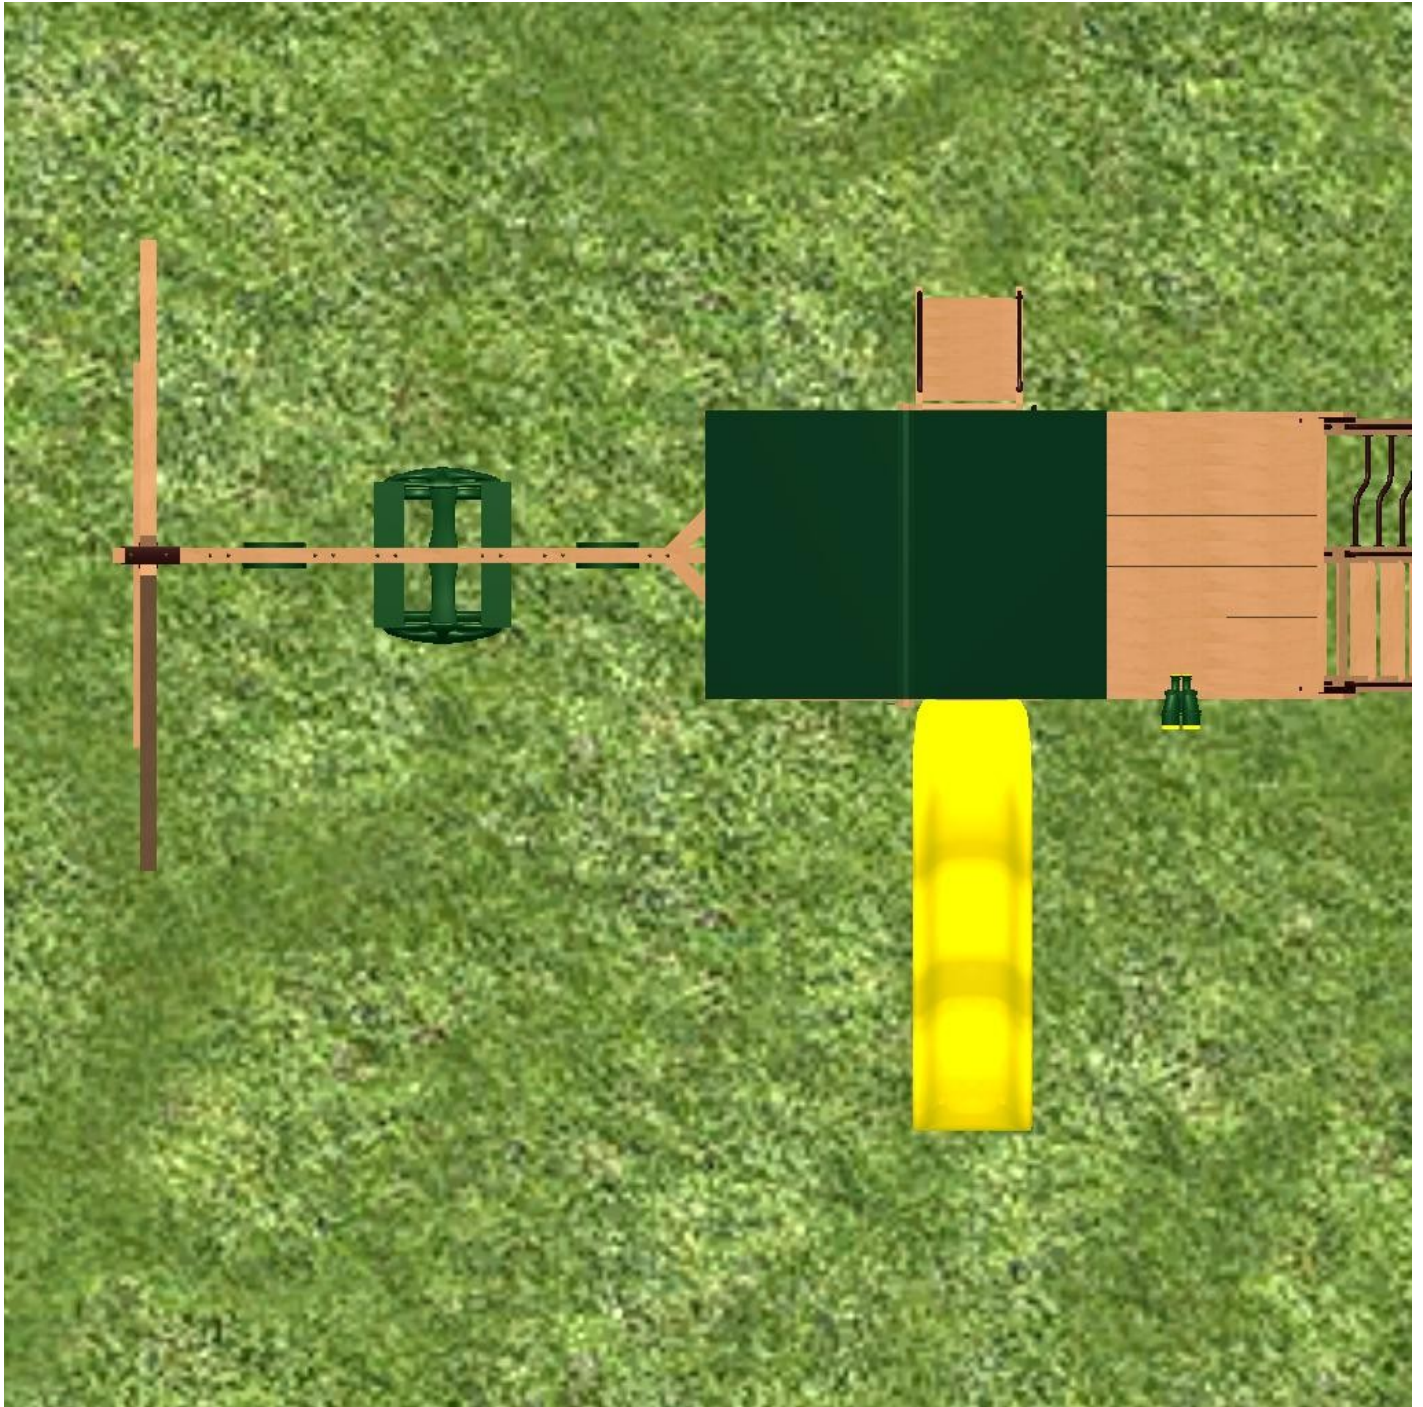

AOXL w/balcony & combo wall

Front View

AOXL w/balcony & combo wall

Rear View

AOXL w/balcony & combo wall

Top-down View

AOXL w/balcony & combo wall

Detailed parts list				
ProductID	Description	Dimensions	Qty	Price
8AOXL-19	Adventure Outlook XL	W:60" L:60" H:138"	1	\$1430.00
1DLO5-19	Deck Ladder Outlook (5' Deck)	W:23" L:26" H:0"	1	
2A1404-19	Summit Outlook Slatted Wall Panel	W:0" L:0" H:0"	4	
8AOXLPP-19	Adventure Outlook XL Playhouse Package	W:0" L:0" H:0"	1	\$812.00
1WMSO57-20	Window Mullion w/ Screens (57) - Outlook	W:0" L:0" H:0"	3	
8DWWS10Y-19	Double Wall Wave Slide 10' Yellow	W:24" L:102" H:0"	1	\$430.00
8OSB3P57CB8-19	Outlook Swing Beam 3 Position 57 Cross Brace (8' for 5' Deck)	W:136" L:132" H:98"	1	\$860.00
8RRGSB-10	Rocket Rider - Green (8' Swing Beam)	W:0" L:0" H:0"	1	\$490.00
1SSG63-08	Belt Swing - Green - 63in (8' Swing Beam)	W:0" L:0" H:0"	1	\$94.00
1SSG63-08	Belt Swing - Green - 63in (8' Swing Beam)	W:0" L:0" H:0"	1	\$94.00
8ASBXLWCW-19	Adventure Summit Balcony XL - Combo Wall	W:64" L:110" H:115"	1	\$1260.00
1DL5-17	Deck Ladder (5' Deck)	W:23" L:25" H:0"	0	
2A1404-19	Summit Outlook Slatted Wall Panel	W:0" L:0" H:0"	4	
8STSS26-19	Adventure Summit Tire Swivel Swing (Small Tire)	W:0" L:0" H:0"	1	\$240.00
1SOTRXLG-19	Summit Outlook Tarp Roof XL Green	W:0" L:0" H:0"	1	\$142.00
1STWG	Steering Wheel Green	W:0" L:0" H:0"	1	\$20.00
1BINOCG-07	Binoculars Green	W:0" L:0" H:0"	1	\$36.00
SUGGESTED RETAIL				\$5908.00
PRODUCT DISCOUNT				\$1772.40
PRODUCT SALE				\$4135.60
INSTALL				\$590.00
INSTALL SALE				\$590.00
TOTAL			24	\$4725.60